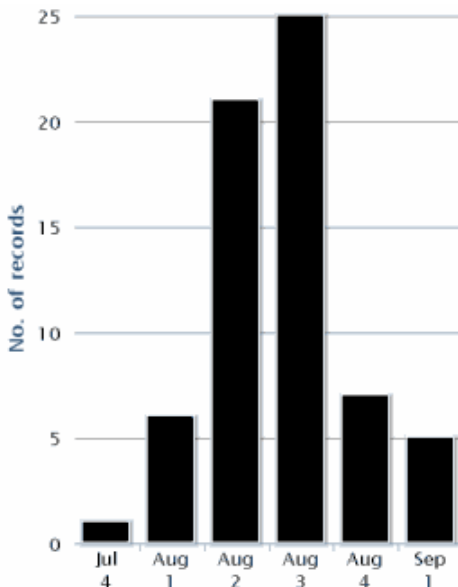

Heather Fly

Bibio pomonae

Identification:

The Heather Fly is very similar in size (around 10mm) and behaviour to St Mark's Fly, a close cousin, but it flies much later in the year. It has distinctive bright red legs. Like all in the family, the sexes are quite different - females have a very small head; males have large bulging eyes.

Distribution:

Should be expected throughout Highland. Blue <2010.

When to look for it:

It has a short flight season, mainly in August.

Photo © James Lindsay.
<http://upload.wikimedia.org/wikipedia/commons/e/ed/Bibio.pomonae.-.lindsey.jpg>

The National Biodiversity Network records are shown on the map (see terms and conditions at <http://data.nbn.org.uk>). Data providers and the NBN Trust bear no responsibility for any further analysis or interpretation of the information in the map.